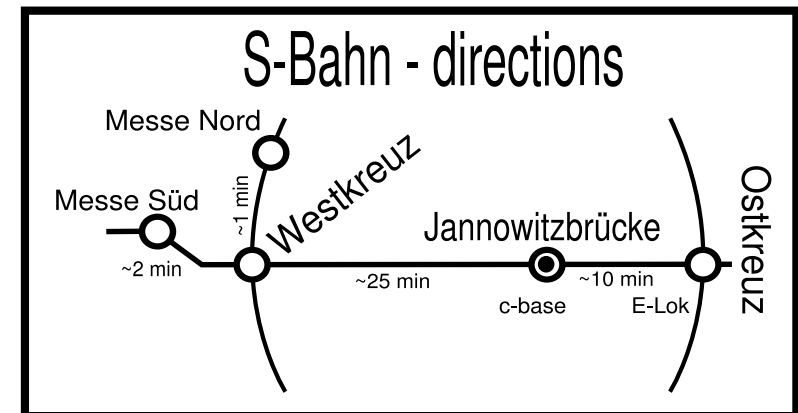

Ubuntu Berlin-BBQ

S+U Jannowitzbrücke

at c-base
S-Bahnhof Jannowitzbrücke

```
~~~~~| |~~~~~  
S P R E E | | S P R E E  
~~~~~| B |~~~~~  
_____| r |  
M. u f e r u | ____...Fussweg....  
_____| e | ____| +=.=====+  
\A \ | c | |c-base|  
\m \ | k | | +=====+  
\ \ | e | | ||  
____|\K \____| n | |____|  
o s R u n g e s t r. |  
_____| e | ____| ____|  
|l | | r | | |  
|l | | . | | |  
|n.| | | | |
```